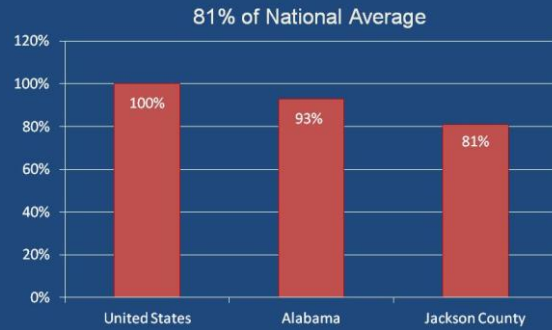

Jackson County, Alabama, U.S.A.

Jackson County Employment by Industry Sector

Low Cost of Living

Low Per-Capita Crime Rate

Jackson County Economic Development Authority

817 S. Broad St.
Scottsboro, AL 35768