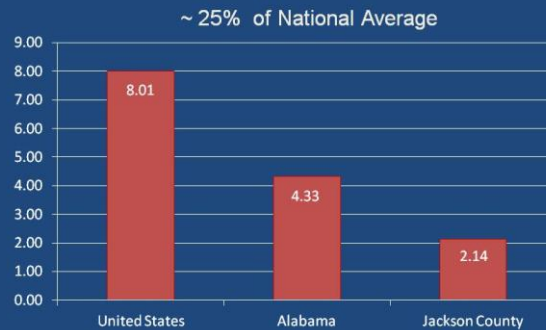

Jackson County, Alabama, U.S.A.

Jackson County Employment by Industry Sector

Low Cost of Living

Low Per-Capita Crime Rate

Jackson County Economic Development Authority

817 S. Broad St.
Scottsboro, AL 35768