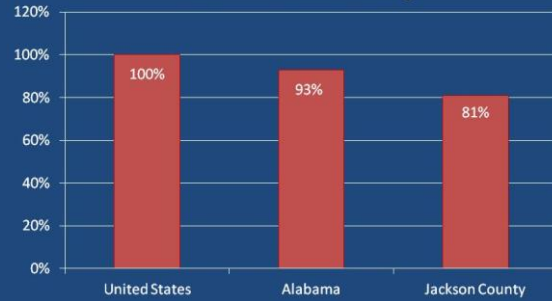

Jackson County, Alabama, U.S.A.

Jackson County Employment by Industry Sector

Low Cost of Living

81% of National Average

Low Per-Capita Crime Rate

~ 25% of National Average

Jackson County Economic Development Authority