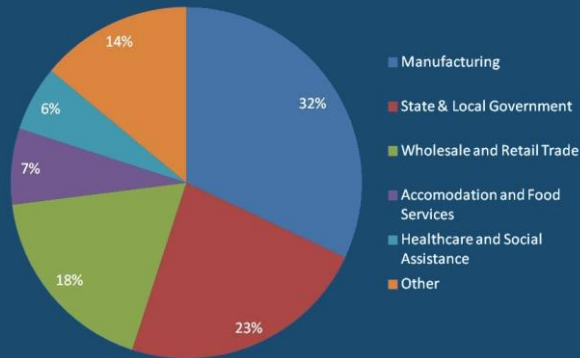

Jackson County, Alabama, U.S.A.

Jackson County Employment by Industry Sector

Low Cost of Living

81% of National Average

Low Per-Capita Crime Rate

~ 25% of National Average

Jackson County Economic Development Authority