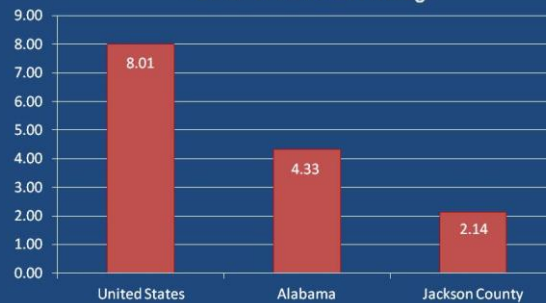

Jackson County, Alabama, U.S.A.

Jackson County Employment by Industry Sector

Low Cost of Living

81% of National Average

Low Per-Capita Crime Rate

~ 25% of National Average

Jackson County Economic Development Authority