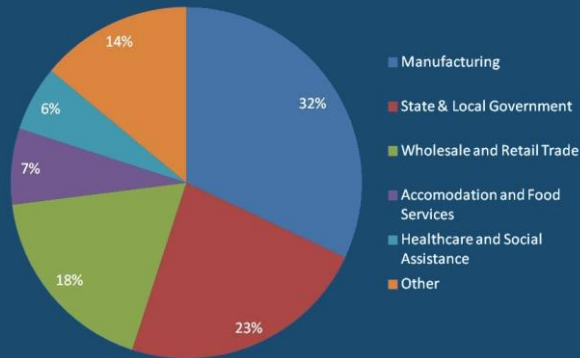

Jackson County, Alabama, U.S.A.

Jackson County Employment by Industry Sector

Low Cost of Living

Low Per-Capita Crime Rate

Jackson County Economic Development Authority

817 S. Broad St.
Scottsboro, AL 35768